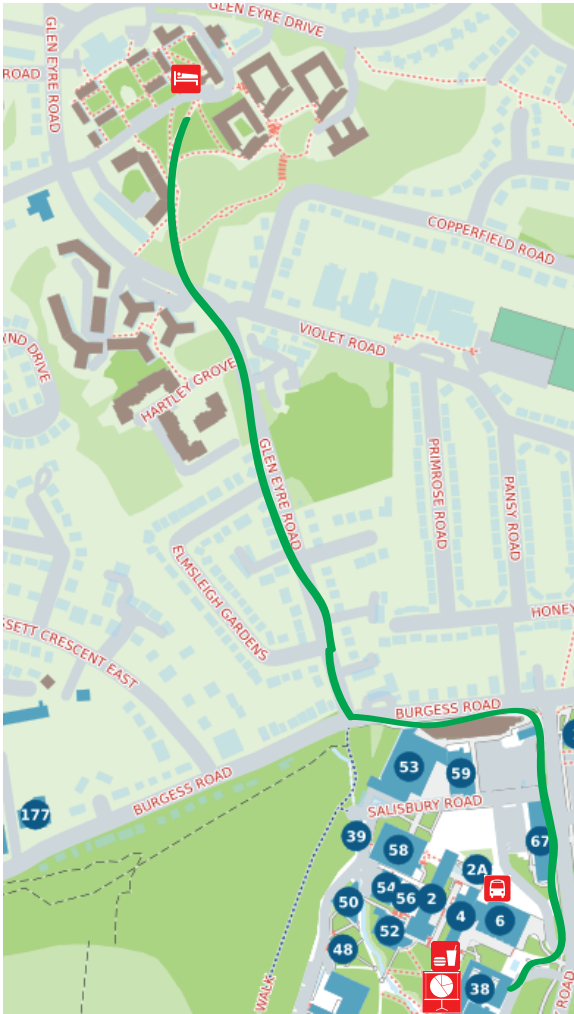

General Map

 Path from Glen Eyre Halls of Residence to Building 38

 Path from Building 38 to The Crown Inn